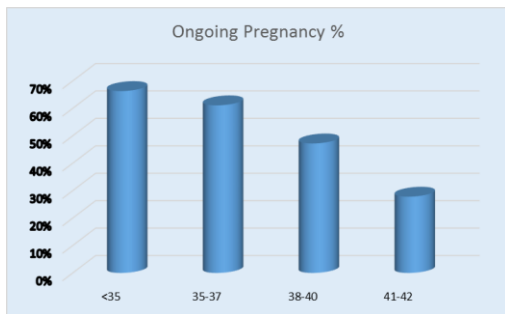

2014 Success Rates

PRC 2014 Comparison

	<35	35-37	38-40	41-42
PRC 2014				
Ongoing Pregnancy %	66.3	61.2	47.2	27.8
Live Births %	57.1	53.1	38.9	22.2
Eggs Donor 2014				
	Fresh Embryos		Frozen Embryos	
Ongoing Pregnancy %	88.9		66.6	
Live Births %	77.8		66.6	