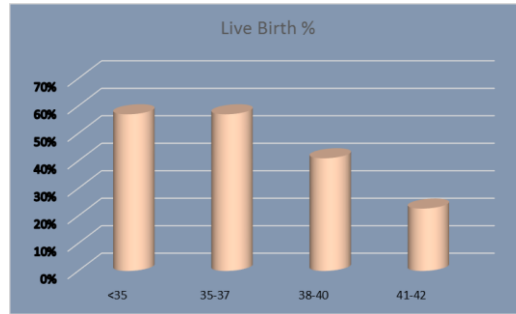

2014 Success Rates

PRC 2014 Comparison

	<35	35-37	38-40	41-42
PRC 2014				
Ongoing Pregnancy %	66.3	61.2	47.2	27.8
Live Births %	57.1	53.1	38.9	22.2
Eggs Donor 2014				
	Fresh Embryos		Frozen Embryos	
Ongoing Pregnancy %	88.9		66.6	
Live Births %	77.8		66.6	

Eggs Donor (All Ages)